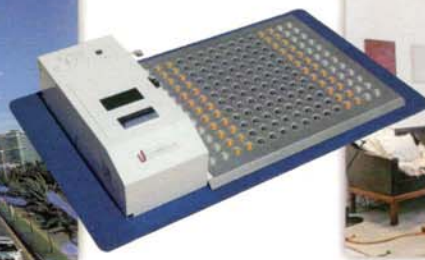

Dehumidifiers, humidifiers, air purifiers, such as air conditioners, after already breathing people contaminated house dust, is a way to suction.